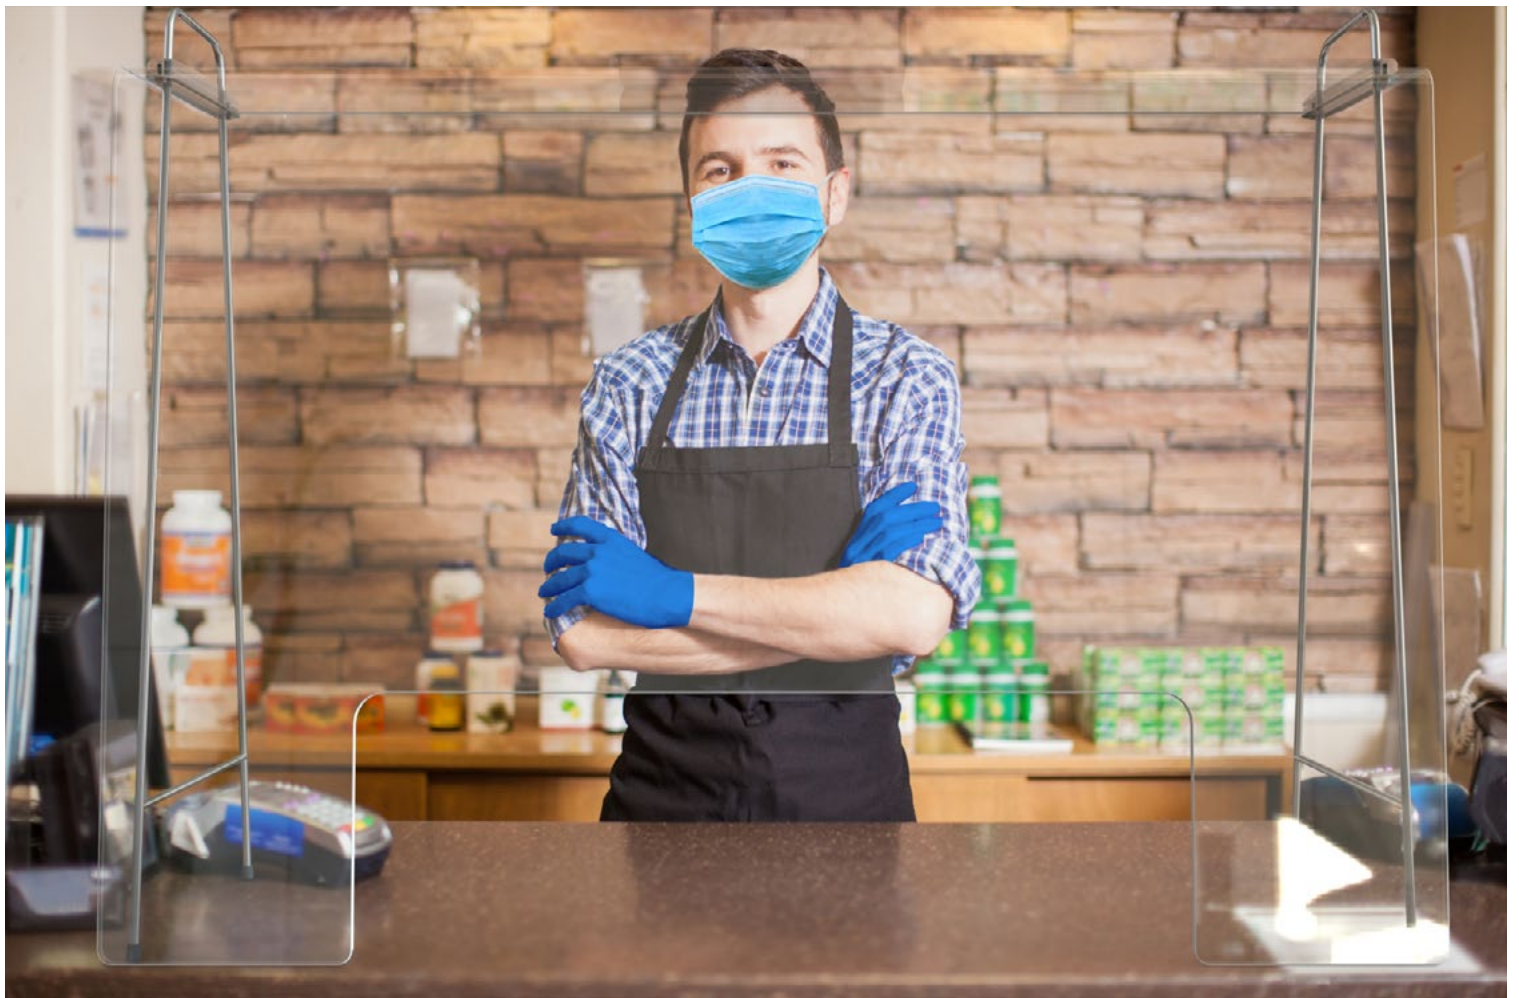

Request a Sample: <https://resources.get-melamine.com/get-sample-request>

**Designed
To Serve**

G.E.T. Enterprises
7401 Security Way, Suite 200
Jersey Village, Texas 77040

Telephone: (800) 727-4500
Email: info@get-melamine.com
Web: www.get-melamine.com