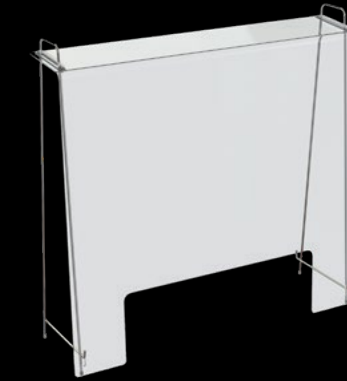

Sneeze Guards & Barrier Shields

Safe, Subtle & Smartly Designed

**Designed
To Serve**

Portable Counter Sneeze Guards and Barrier Shields: A Safe Guide for COVID-19 Dining

- **Detailed German craftsmanship:** Thoughtful design and material selection, crystal clear PET plastic for a barely-there look
- **Enduring in-service life:** premium materials result in evergreen pieces which save money over time
- **Operational ease:** lightweight and portable, features legs that won't bend or slide and offers users the exceptional quality they expect from a brand like FRILICH
- **Optional pass-through window:** Choose a shield with a pass-through window for counter service or opt for no pass-through window to use as a counter partition
- **Easily sanitized:** Unlike other materials, the shield and guard surfaces can be cleaned with alcohol-based cleaning products for superior sanitation

Barriers With Pass-Through Window

EB 737 E 001

Barrier with pass-through window
23.62" L x 9.84" D x 34.06" H, 7.5 lbs

Pass-Through Window dimension:
15.75"L x 7.87"H

1 ea

EB 738 E 001

Barrier with pass-through window
35.43" L x 9.84" D x 34.06" H, 10.14 lbs

Pass-Through Window dimensions:
23.5"L x 7.87"H

1 ea

EB 739 E 001

Barrier with pass-through window
45.28" L x 9.84" D x 34.06" H, 11.9 lbs

Pass-Through Window dimensions:
33.5"L x 7.87"H

1 ea

Barriers With No Pass-Through Window

EB 738 E
Barrier with no pass-through window
35.43" L x 9.84" D x 34.06 H, 11.02 lbs
1 ea

Barrier with no pass-through window
45.28" L x 9.84" D x 34.06" H, 12.78 lbs
1 ea

Traditional Tabletop Sneeze Guards