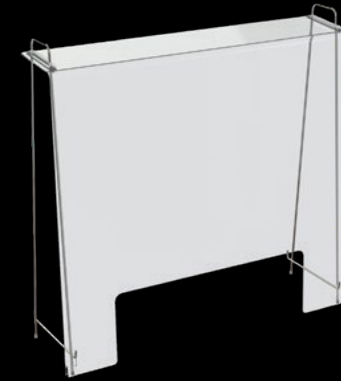

Sneeze Guards & Barrier Shields

Safe, Subtle & Smartly Designed

**Designed
To Serve**

Portable Counter Sneeze Guards and Barrier Shields: A Safe Guide for COVID-19 Dining

- **Detailed German craftsmanship:** Thoughtful design and material selection, crystal clear PET plastic for a barely-there look
- **Enduring in-service life:** premium materials result in evergreen pieces which save money over time
- **Operational ease:** lightweight and portable, features legs that won't bend or slide and offers users the exceptional quality they expect from a brand like FRILICH
- **Optional pass-through window:** Choose a shield with a pass-through window for counter service or opt for no pass-through window to use as a counter partition
- **Easily sanitized:** Unlike other materials, the shield and guard surfaces can be cleaned with alcohol-based cleaning products for superior sanitation

Barriers With Pass-Through Window

EB 737 E 001

Barrier with pass-through window
23.62" L x 9.84" D x 34.06" H, 7.5 lbs

Pass-Through Window dimension:
15.75"L x 7.87"H

1 ea

EB 738 E 001

Barrier with pass-through window
35.43" L x 9.84" D x 34.06" H, 10.14 lbs

Pass-Through Window dimensions:
23.5"L x 7.87"H

1 ea

EB 739 E 001

Barrier with pass-through window
45.28" L x 9.84" D x 34.06" H, 11.9 lbs

Pass-Through Window dimensions:
33.5"L x 7.87"H

1 ea

Barriers With No Pass-Through Window

EB 738 E
Barrier with no pass-through window
35.43" L x 9.84" D x 34.06 H, 11.02 lbs
1 ea

Barrier with no pass-through window
45.28" L x 9.84" D x 34.06" H, 12.78 lbs
1 ea

Traditional Tabletop Sneeze Guards