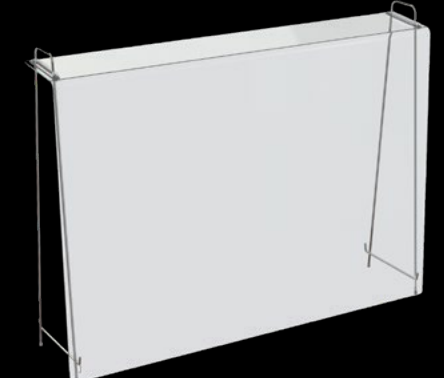

Barriers With Pass-Through Window

EB 737 E 001

Barrier with pass-through window
23.62" L x 9.84" D x 34.06" H, 7.5 lbs

Pass-Through Window dimension:
15.75"L x 7.87"H

1 ea

EB 738 E 001

Barrier with pass-through window
35.43" L x 9.84" D x 34.06" H, 10.14 lbs

Pass-Through Window dimensions:
23.5"L x 7.87"H

1 ea

EB 739 E 001

Barrier with pass-through window
45.28" L x 9.84" D x 34.06" H, 11.9 lbs

Pass-Through Window dimensions:
33.5"L x 7.87"H

1 ea

Barriers With No Pass-Through Window

EB 738 E
Barrier with no pass-through window
35.43" L x 9.84" D x 34.06 H, 11.02 lbs
1 ea

Barrier with no pass-through window
45.28" L x 9.84" D x 34.06" H, 12.78 lbs
1 ea

Traditional Tabletop Sneeze Guards

- **Food Safety:** Keep cold food displays safe from contaminants with FRILICH's crystal clear acrylic sneeze guards
- **Detailed German craftsmanship:** Wire legs provide stability and have non-slip rubber stoppers at the feet to prevent sliding
- **Adaptable:** Adjust the angle of the guard where the legs hold it in place for maximum coverage
- **Ease of Use:** Easily create a sanitary, temporary serving station at any event without ever needing tools to assemble or disassemble
- **Operationally Friendly:** Lightweight, portable design ideal for catering, banquets, buffets and displays