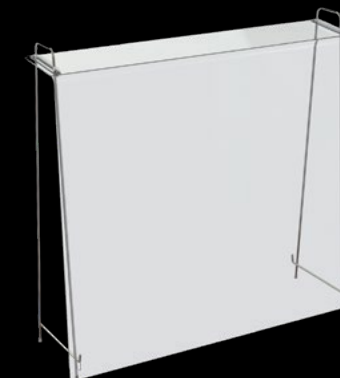

Barriers With Pass-Through Window

EB 737 E 001

Barrier with pass-through window
23.62" L x 9.84" D x 34.06" H, 7.5 lbs

Pass-Through Window dimension:
15.75"L x 7.87"H

1 ea

EB 738 E 001

Barrier with pass-through window
35.43" L x 9.84" D x 34.06" H, 10.14 lbs

Pass-Through Window dimensions:
23.5"L x 7.87"H

1 ea

EB 739 E 001

Barrier with pass-through window
45.28" L x 9.84" D x 34.06" H, 11.9 lbs

Pass-Through Window dimensions:
33.5"L x 7.87"H

1 ea

Barriers With No Pass-Through Window

EB 738 E
Barrier with no pass-through window
35.43" L x 9.84" D x 34.06 H, 11.02 lbs
1 ea

Barrier with no pass-through window
45.28" L x 9.84" D x 34.06" H, 12.78 lbs
1 ea

Traditional Tabletop Sneeze Guards

- **Food Safety:** Keep cold food displays safe from contaminants with FRILICH's crystal clear acrylic sneeze guards
- **Detailed German craftsmanship:** Wire legs provide stability and have non-slip rubber stoppers at the feet to prevent sliding
- **Adaptable:** Adjust the angle of the guard where the legs hold it in place for maximum coverage
- **Ease of Use:** Easily create a sanitary, temporary serving station at any event without ever needing tools to assemble or disassemble
- **Operationally Friendly:** Lightweight, portable design ideal for catering, banquets, buffets and displays