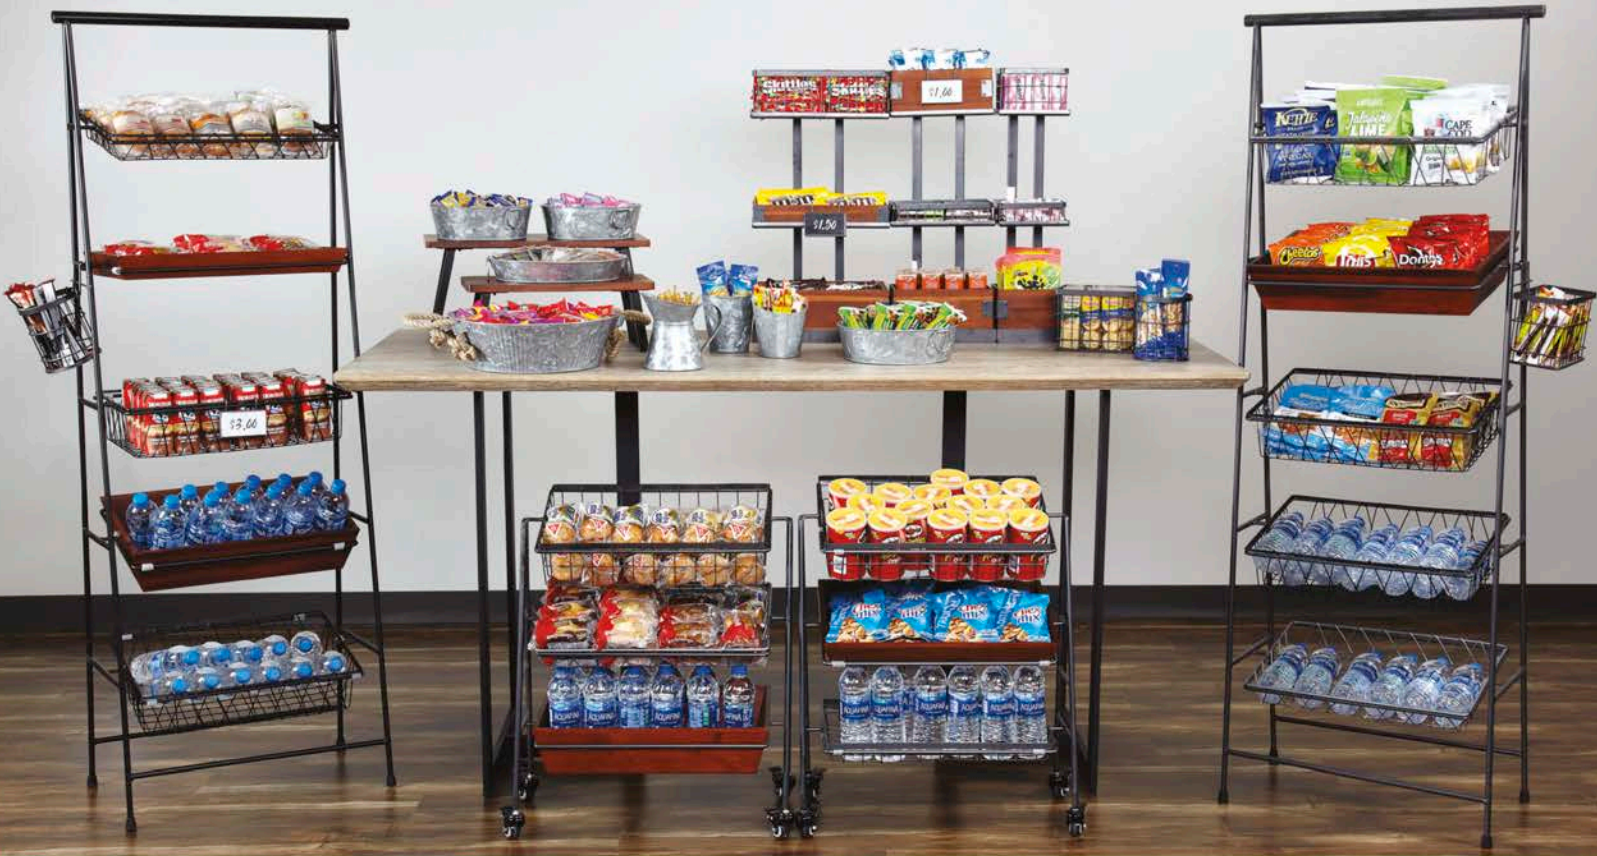

Earn More Sales Per Square Foot! Urban Renewal™ Merchandising Solutions

Ideal for Retail, Hospitality, C-Stores, C&U, B&I, Casinos, and more!

MTS-20S-MG
each tier fits (1) 6" square
basket/organizer

MTS-20M-MG
each tier fits (1) 9" x 6"
basket/organizer

MTS-20L-MG
each tier fits (1) 12" x 9"
or (2) 9" x 6" baskets/organizers

3-Tier Counter Top Metal Stands

- | | | |
|-------------------|--|-------|
| MTS-20S-MG | 6.25" Square 3-Tier Merchandiser Stand, 20.5" tall
(fits WB-662, WB-664, WB-662WD, WB-664WD) | 2 ea. |
| MTS-20M-MG | 9.25" x 6.25" Rectangular 3-Tier Merchandiser Stand, 20.5" tall
(fits WB-962, WB-964, WB-962WD, WB-964WD) | 2 ea. |
| MTS-20L-MG | 12" x 9.25" Rectangular 3-Tier Merchandiser Stand, 20.5" tall
(fits WB-962, WB-964, WB-1292, WB-1294, WB-962WD, WB-964WD, WB-1292WD, WB-1294WD) | 2 ea. |