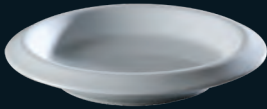

# CORONA'S NEW LINE GOTAS

Corona presents its new line GOTAS.  
This line was inspired by drops of water and soothing ripples they create.  
These shapes were designed by the Spanish designer Ximo Roca.

17 innovative pieces. Bright white porcelain.  
Pieces designed to inspire customers and enhance the table .

DINNER PLATE

Ref	in	
PA1101983112	12 <sup>1</sup> / <sub>2</sub> "	Stocked USA

PLATE

Ref	in	
PA1101982524	10"	Stocked USA
PA1101982724	10 <sup>3</sup> / <sub>8</sub> "	Stocked USA

DESSERT PLATE

Ref	in	
PA1101981724	6 <sup>2</sup> / <sub>3</sub> "	Stocked USA

SALAD BOWL

Ref	in	oz	
PA1101983224	9"	14,1	Stocked USA

SOUP BOWL

Ref	in	oz	
PA1101983624	10"	8,3	Stocked USA

WAVE PLATE

Ref	in	
PA1101982812	11 <sup>3</sup> / <sub>7</sub> "	Stocked USA