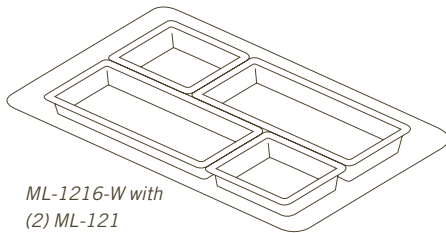

ML-1216-W with
(2) ML-121
(2) ML-122

ML-1216-W with
(4) ML-122
(3) ML-123

ML-1216-W with
(1) ML-121
(2) ML-122
(3) ML-123

16.5" x 12" Rectangular Tray

Item No.	Item Description
ML-1216-W	16.5" x 12" Rectangular Tray 6 ea./cs., 14 lbs./cs.
ML-1216-W	White (W)
ML-121-	White (W), Black (BK), & Red Sensation (RSP)
ML-122-	White (W), Black (BK), & Red Sensation (RSP)
ML-123-	White (W), Black (BK), & Red Sensation (RSP)