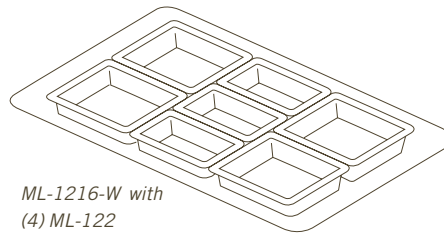

ML-1216-W with
(2) ML-121
(2) ML-122

ML-1216-W with
(4) ML-122
(3) ML-123

ML-1216-W with
(1) ML-121
(2) ML-122
(3) ML-123

16.5" x 12" Rectangular Tray

Item No.	Item Description
ML-1216-W	16.5" x 12" Rectangular Tray 6 ea./cs., 14 lbs./cs.
ML-1216-W	White (W)
ML-121-	White (W), Black (BK), & Red Sensation (RSP)
ML-122-	White (W), Black (BK), & Red Sensation (RSP)
ML-123-	White (W), Black (BK), & Red Sensation (RSP)