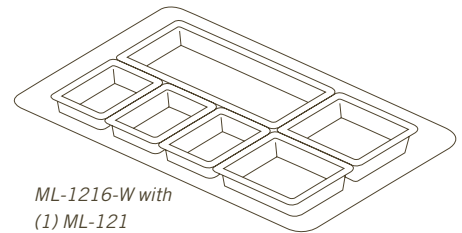

ML-1216-W with
(2) ML-121
(2) ML-122

ML-1216-W with
(4) ML-122
(3) ML-123

ML-1216-W with
(1) ML-121
(2) ML-122
(3) ML-123

16.5" x 12" Rectangular Tray

Item No.	Item Description
ML-1216-W	16.5" x 12" Rectangular Tray 6 ea./cs., 14 lbs./cs.
ML-1216-W	White (W)
ML-121-	White (W), Black (BK), & Red Sensation (RSP)
ML-122-	White (W), Black (BK), & Red Sensation (RSP)
ML-123-	White (W), Black (BK), & Red Sensation (RSP)