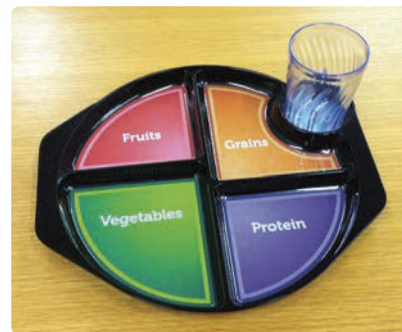

Creative Servingware Solutions in Melamine and Alternative Materials
 www.get-melamine.com | 713.467.9394

New

Holds G.E.T. tumblers 2206, 6605, 6608, 8805, 8808, 6695, 9955

Dairy compartment designed to fit new round milk containers, which are replacing square milk cartons

"My Plate" Design with Handles

<i>Item No./Price</i>	<i>Item Description</i>
CP-535-CMP	11" x 10" 5-Compartment Plate w/ Handles 1 dz./cs., 10.4 lbs./cs.

- Break-resistant melamine
- Stackable design
- Conforms to USDA's food guidelines
- Available without decal through special order
- **Availability:** Not a heavy stock item order now to ensure August delivery